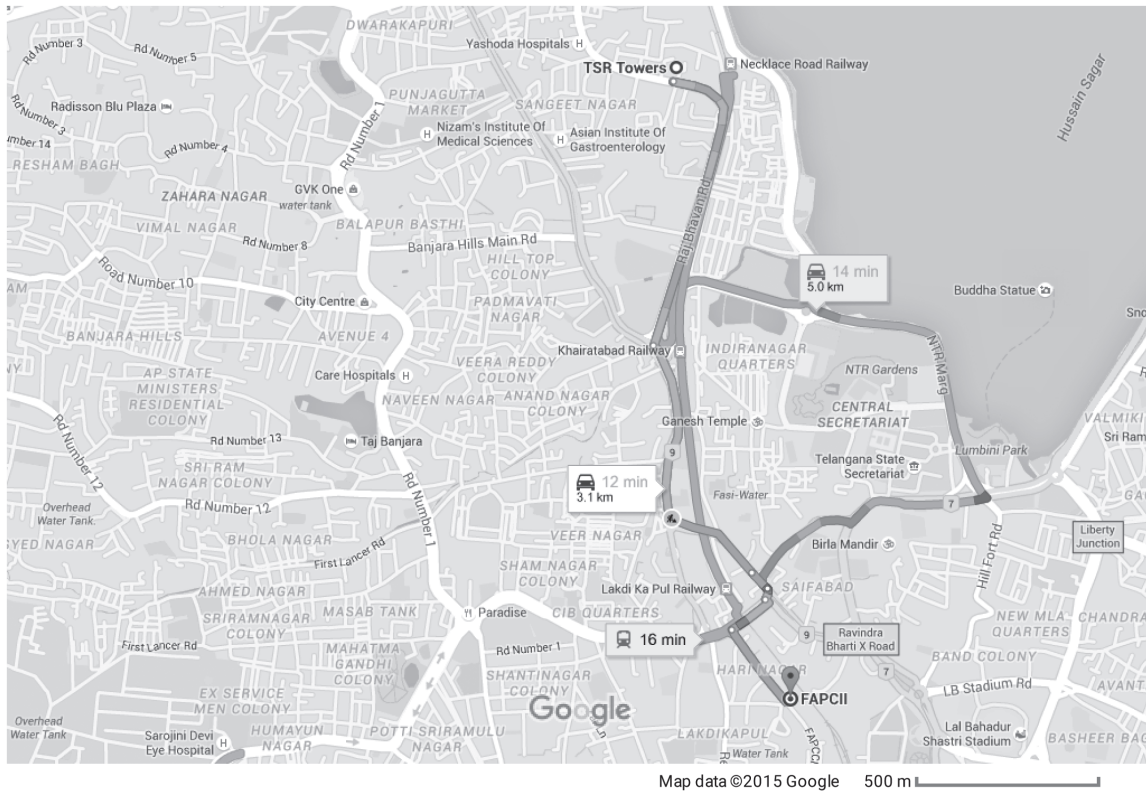

## ROUTE MAP TO THE AGM VENUE

TSR Towers to FTAPCII, Hyderabad, Telangana

Drive 3.1 km, 12 min

 via Raj Bhavan Rd and NH 9 12 min  
 9 min without traffic 3.1 km

**Details**

 via Raj Bhavan Rd 14 min

 Hyderabad Decan Local  16 min